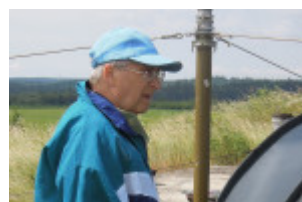

Josef OK2UWJ